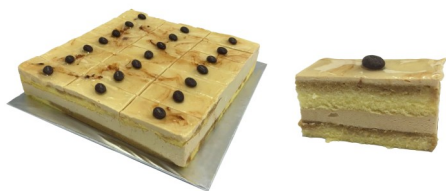

Oreo Cheese Cake

Dimension : 25x 25 cm

New York Cheese Cake

Dimension : 25x 25 cm

Swiss Carrot Cake

Dimension : 25x 25 cm

Mango Mousse Cake

Dimension : 25x 25 cm

Strawberry Mousse Cake

Dimension : 25x 25 cm

Raspberry Mousse Cake

Dimension : 25x 25 cm

Tiramisu Cake

Dimension : 25x 25 cm

Desserts
delicious

Lorem ipsum dolor sit amet,
monomi apariscing elit, sed.
Vestibulum a eget lectus.

Red Velvet Cake

Dimension : 25x 25 cm

Black Forest Cake

Dimension : 25x 25 cm

Coffee Mocha Cake

Dimension : 25x 25 cm

Chocolate Fudge Cake

Dimension : 25x 25 cm